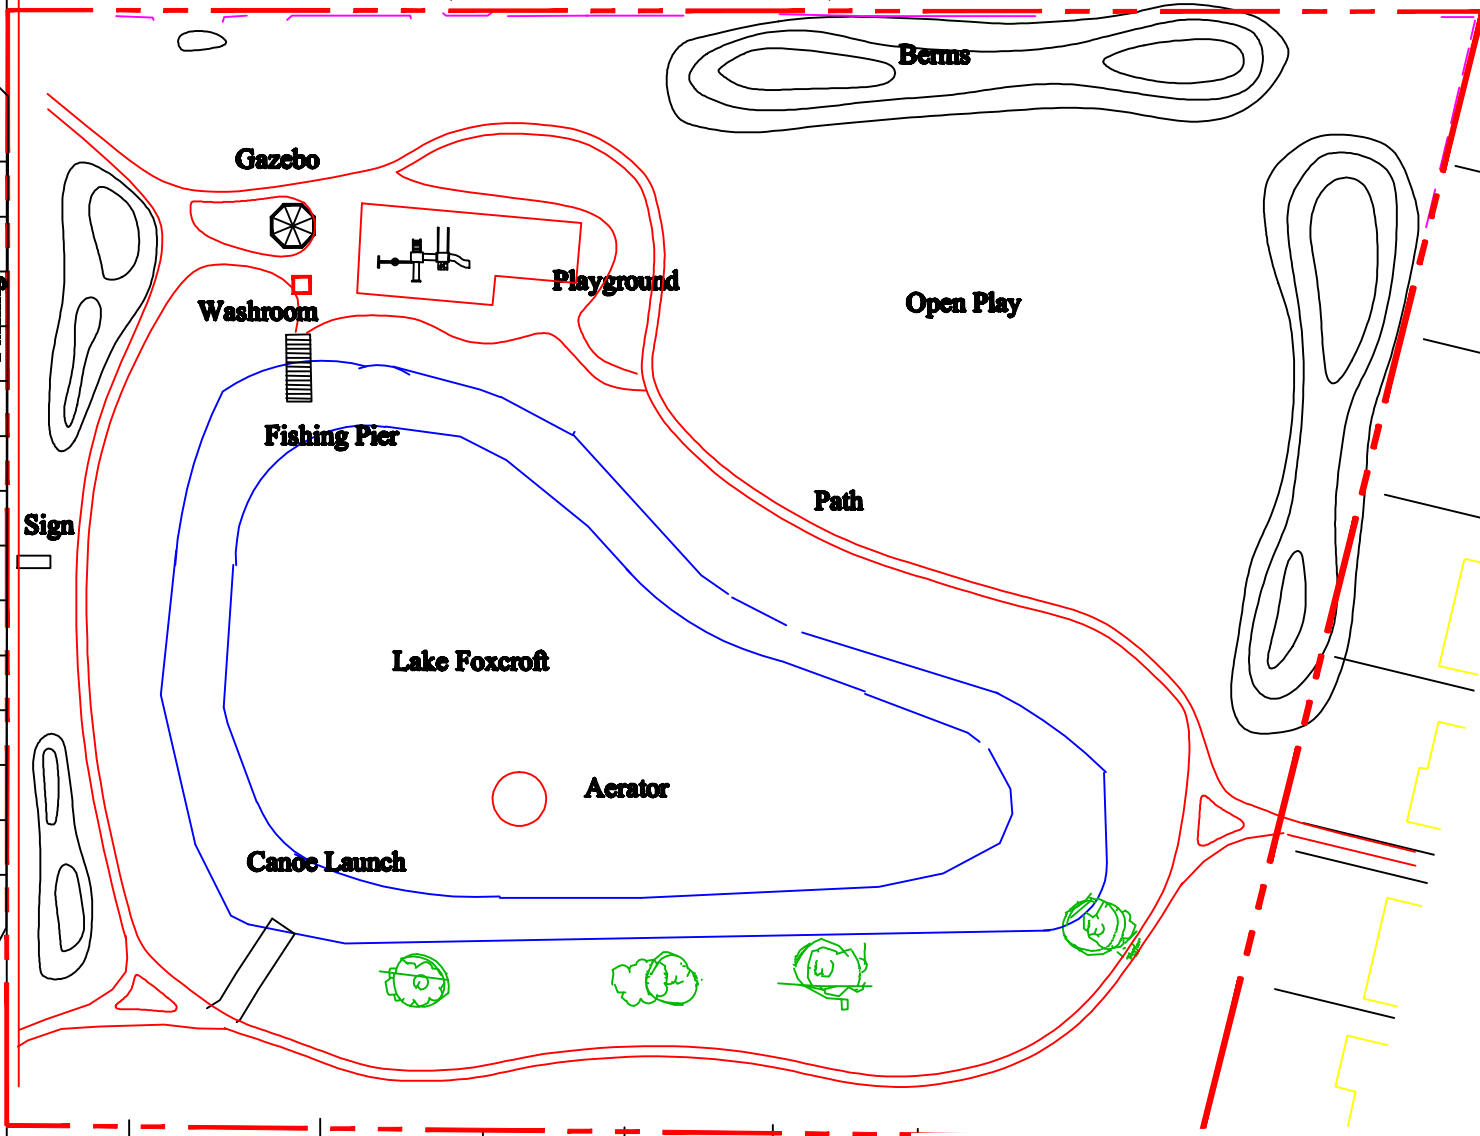

Lambert Road

Parking

Windsor Drive

Lake Foxcroft Park

2 S 540 Lambert Road

Glen Ellyn Park District