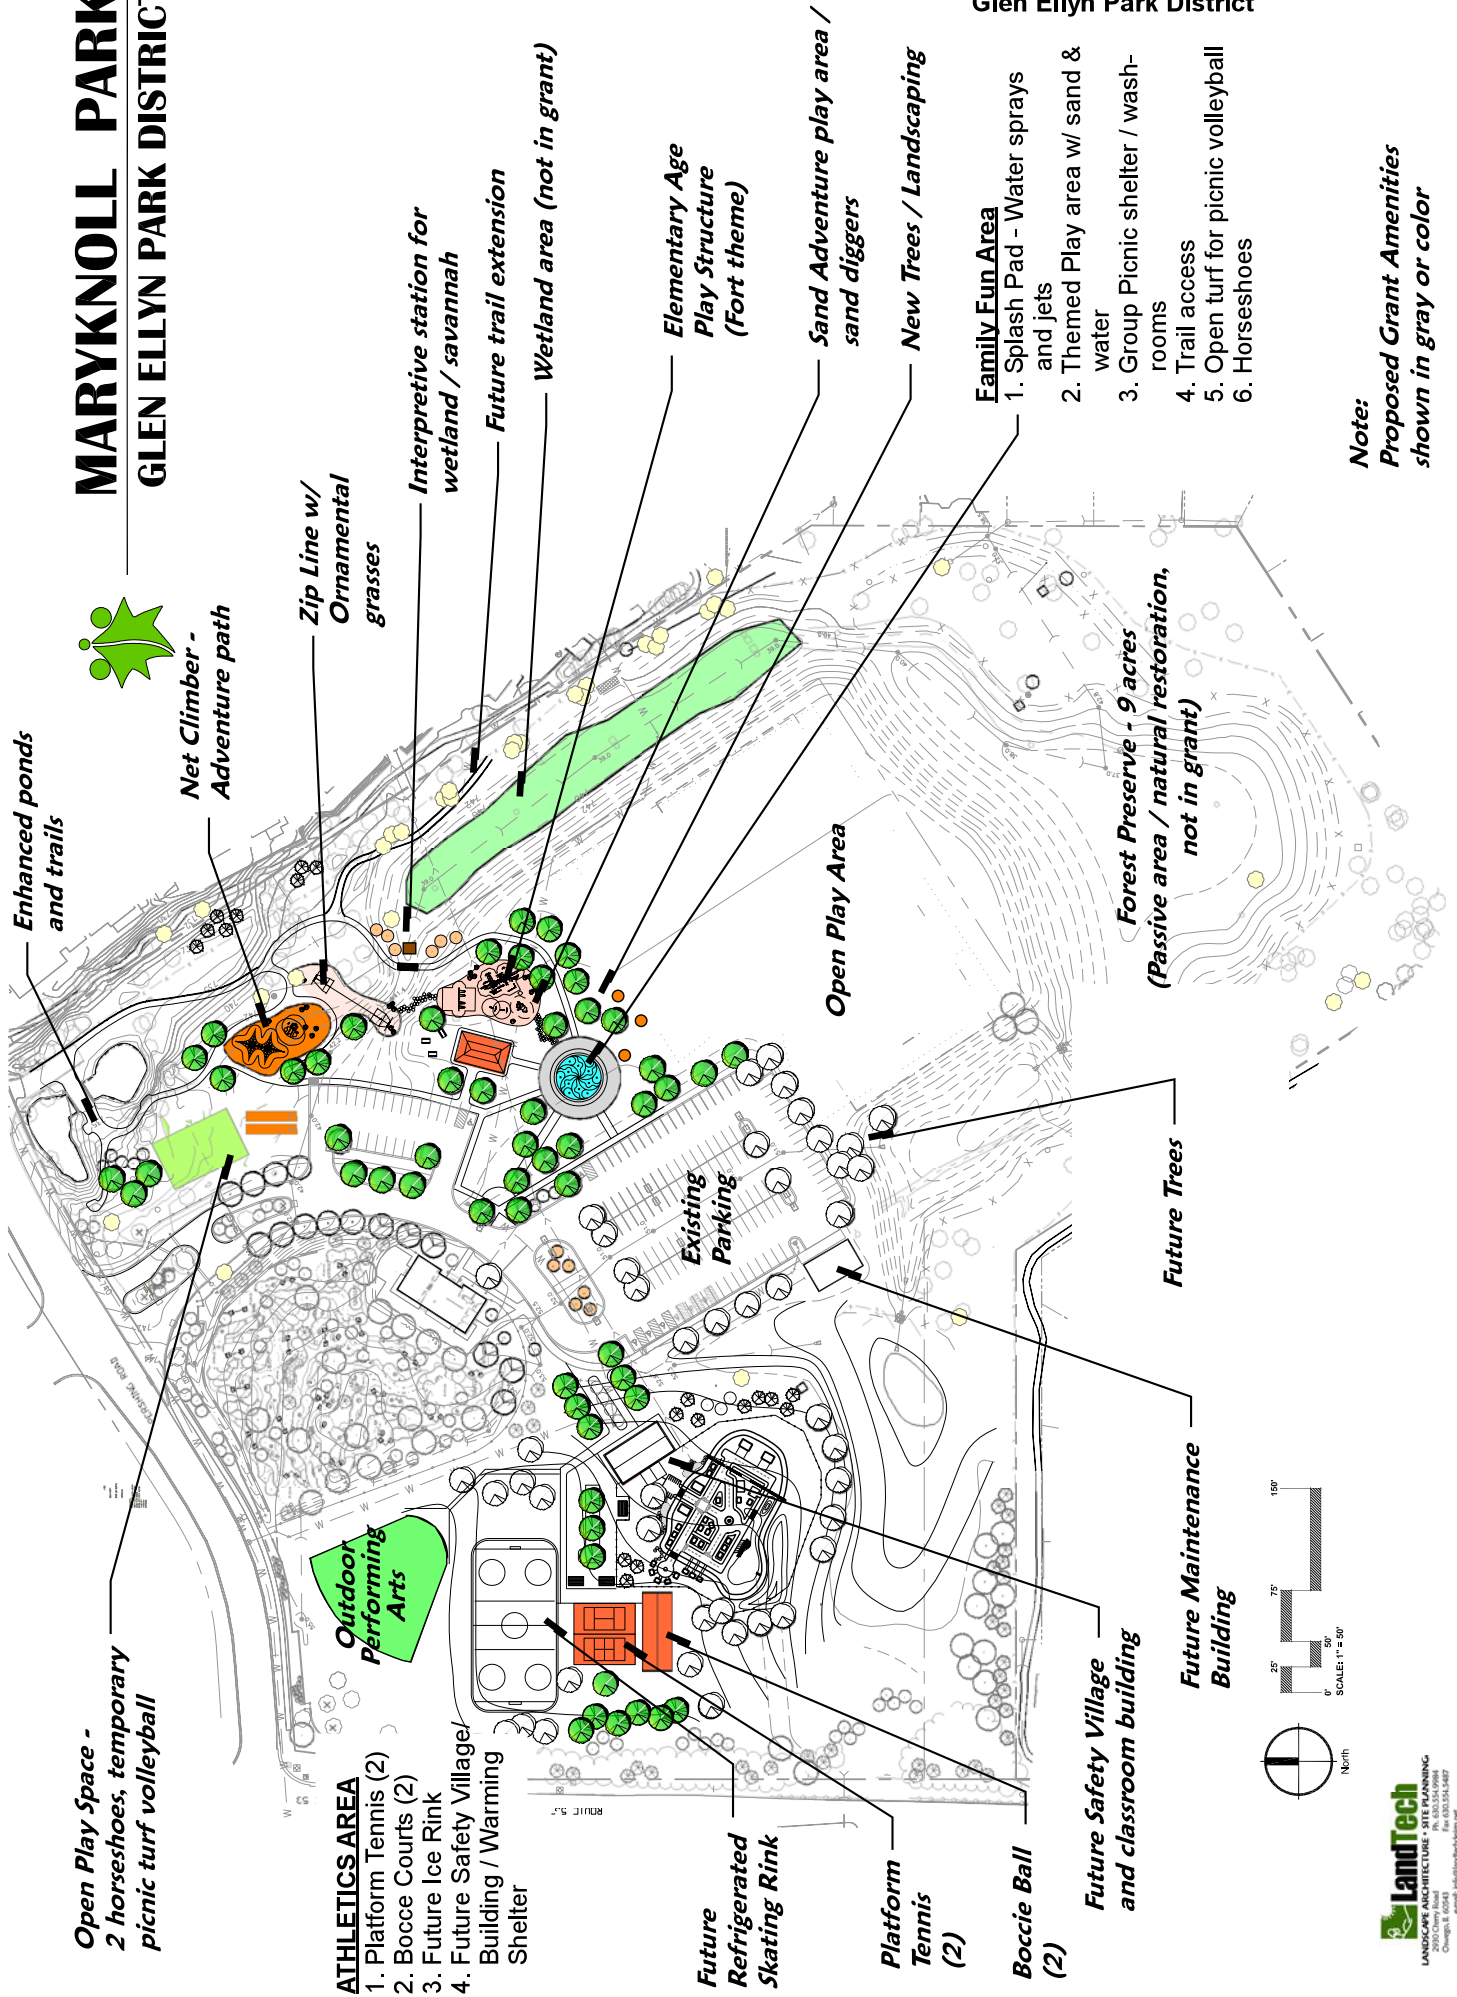

MARYKNOLL PARK

GLEN ELLYN PARK DISTRICT

Open Play Space -
2 horseshoes, temporary
picnic turf volleyball

- ATHLETICS AREA**
1. Platform Tennis (2)
 2. Bocce Courts (2)
 3. Future Ice Rink
 4. Future Safety Village/
Building / Warming
Shelter

**Future
Refrigerated
Skating Rink**

**Platform
Tennis
(2)**

**Boccie Ball
(2)**

**Future Safety Village
and classroom building**

**Future Maintenance
Building**

Open Play Area

**Existing
Parking**

**Forest Preserve - 9 acres
(Passive area / natural restoration,
not in grant)**

Family Fun Area

1. Splash Pad - Water sprays
and jets
2. Themed Play area w/ sand &
water
3. Group Picnic shelter / wash-
rooms
4. Trail access
5. Open turf for picnic volleyball
6. Horseshoes

**Elementary Age
Play Structure
(Fort theme)**

**Sand Adventure play area /
sand diggers**

New Trees / Landscaping

Wetland area (not in grant)

Future trail extension

**Interpretive station for
wetland / savannah**

**Zip Line w/
Ornamental
grasses**

**Net Climber -
Adventure path**