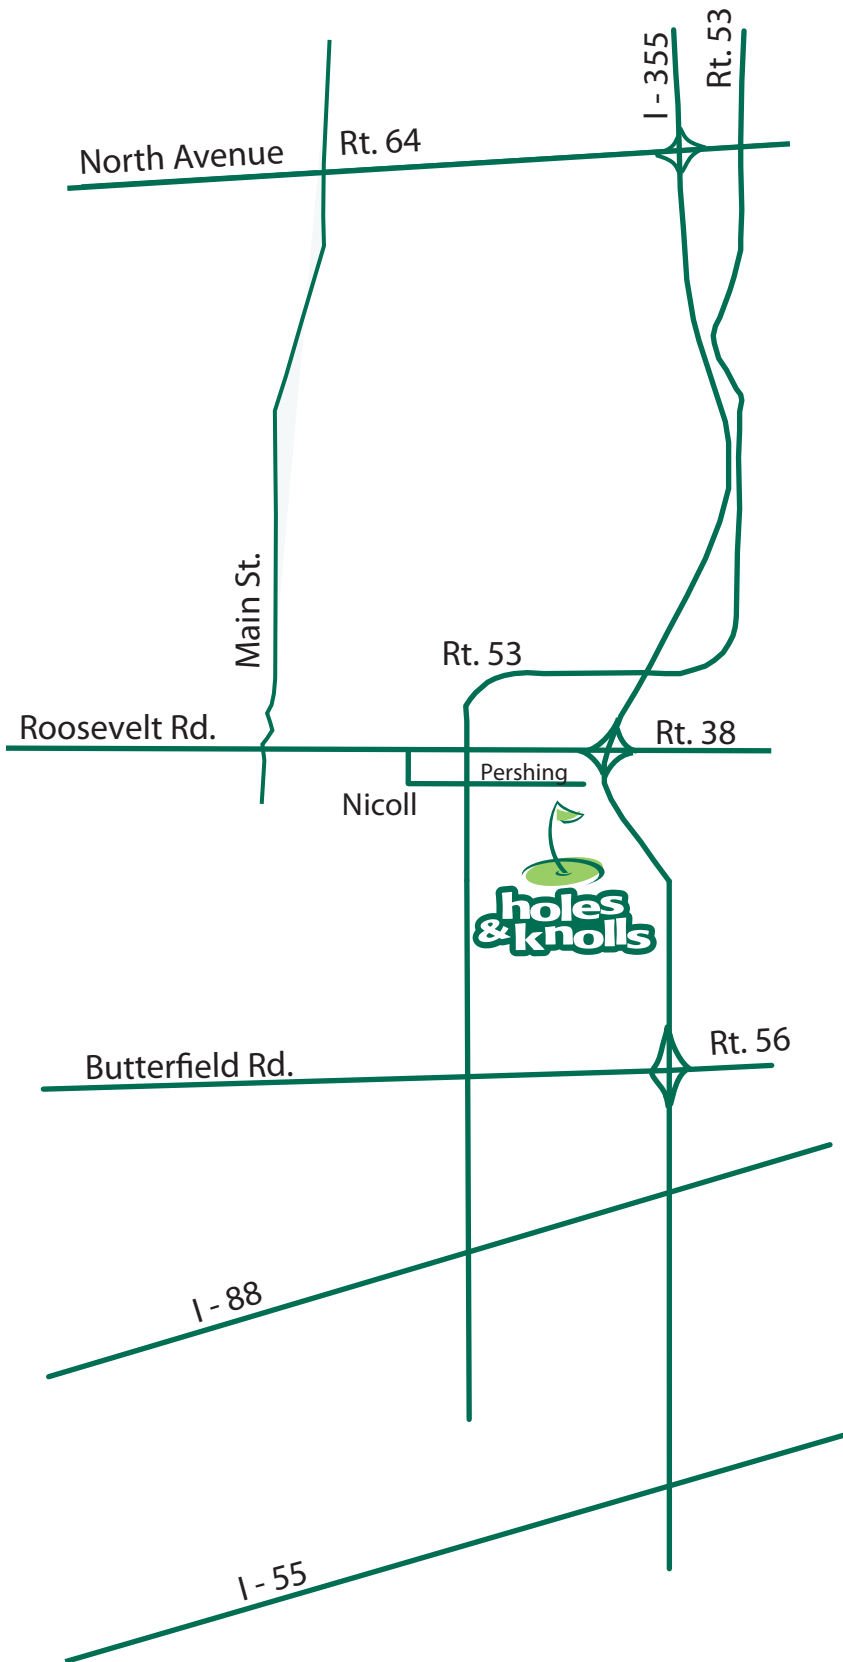

North  
↑

845 Pershing Avenue  
Glen Ellyn, IL 60137  
630-469-PUTT (7888)  
[www.gepark.org](http://www.gepark.org)

**From I-355:**

Exit onto Roosevelt Road heading West  
Turn Left onto Nicoll Way  
Cross Route 53  
Turn Right into Maryknoll Park  
Holes & Knolls Clubhouse is to the right

**From Rt. 53**

Follow Rt. 53 to Pershing  
From North - Turn Left onto Pershing  
From South - Turn Right onto Pershing  
Turn Right into Maryknoll Park  
Holes & Knolls Clubhouse is to the right

**From Roosevelt - Rt. 38 West**

Turn Right onto Nicoll Way  
Cross Route 53  
Turn Right into Maryknoll Park  
Holes & Knolls Clubhouse is to the right

**From Roosevelt - Rt. 38 East**

Turn Left onto Nicoll Way  
Cross Route 53  
Turn Right into Maryknoll Park  
Holes & Knolls Clubhouse is to the right

**Map is not to scale**