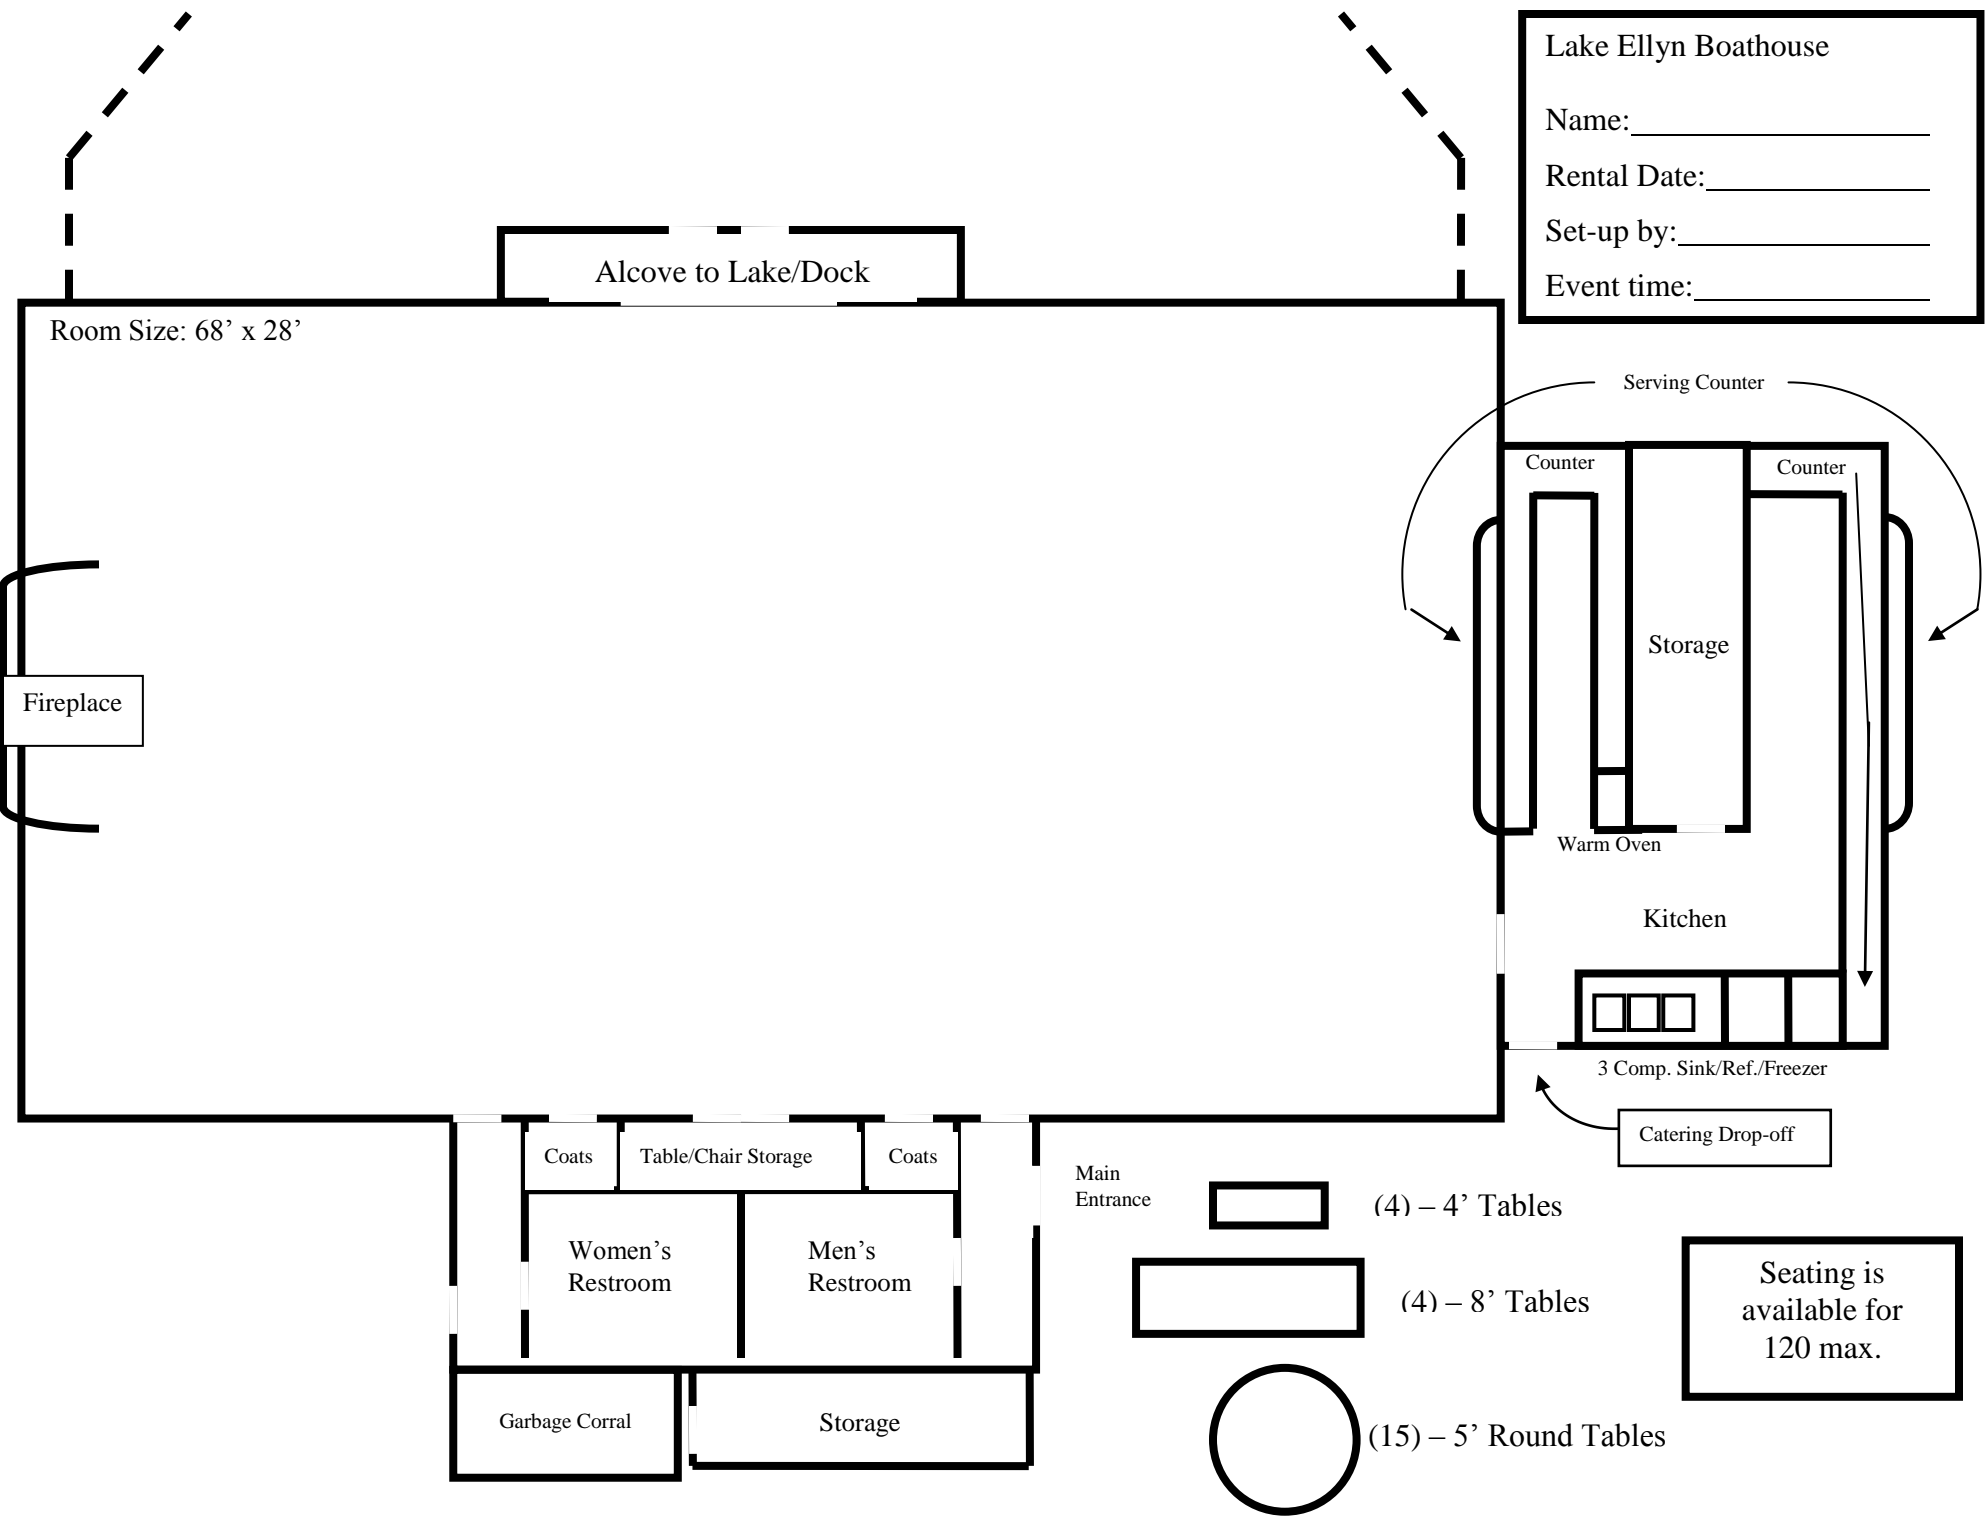

Lake Ellyn Boathouse

Name: _____

Rental Date: _____

Set-up by: _____

Event time: _____

Room Size: 68' x 28'

Alcove to Lake/Dock

Fireplace

Serving Counter

Counter

Counter

Storage

Warm Oven

Kitchen

3 Comp. Sink/Ref./Freezer

Catering Drop-off

Coats

Table/Chair Storage

Coats

Women's Restroom

Men's Restroom

Garbage Corral

Storage

Main Entrance

(4) – 4' Tables

(4) – 8' Tables

(15) – 5' Round Tables

Seating is available for 120 max.