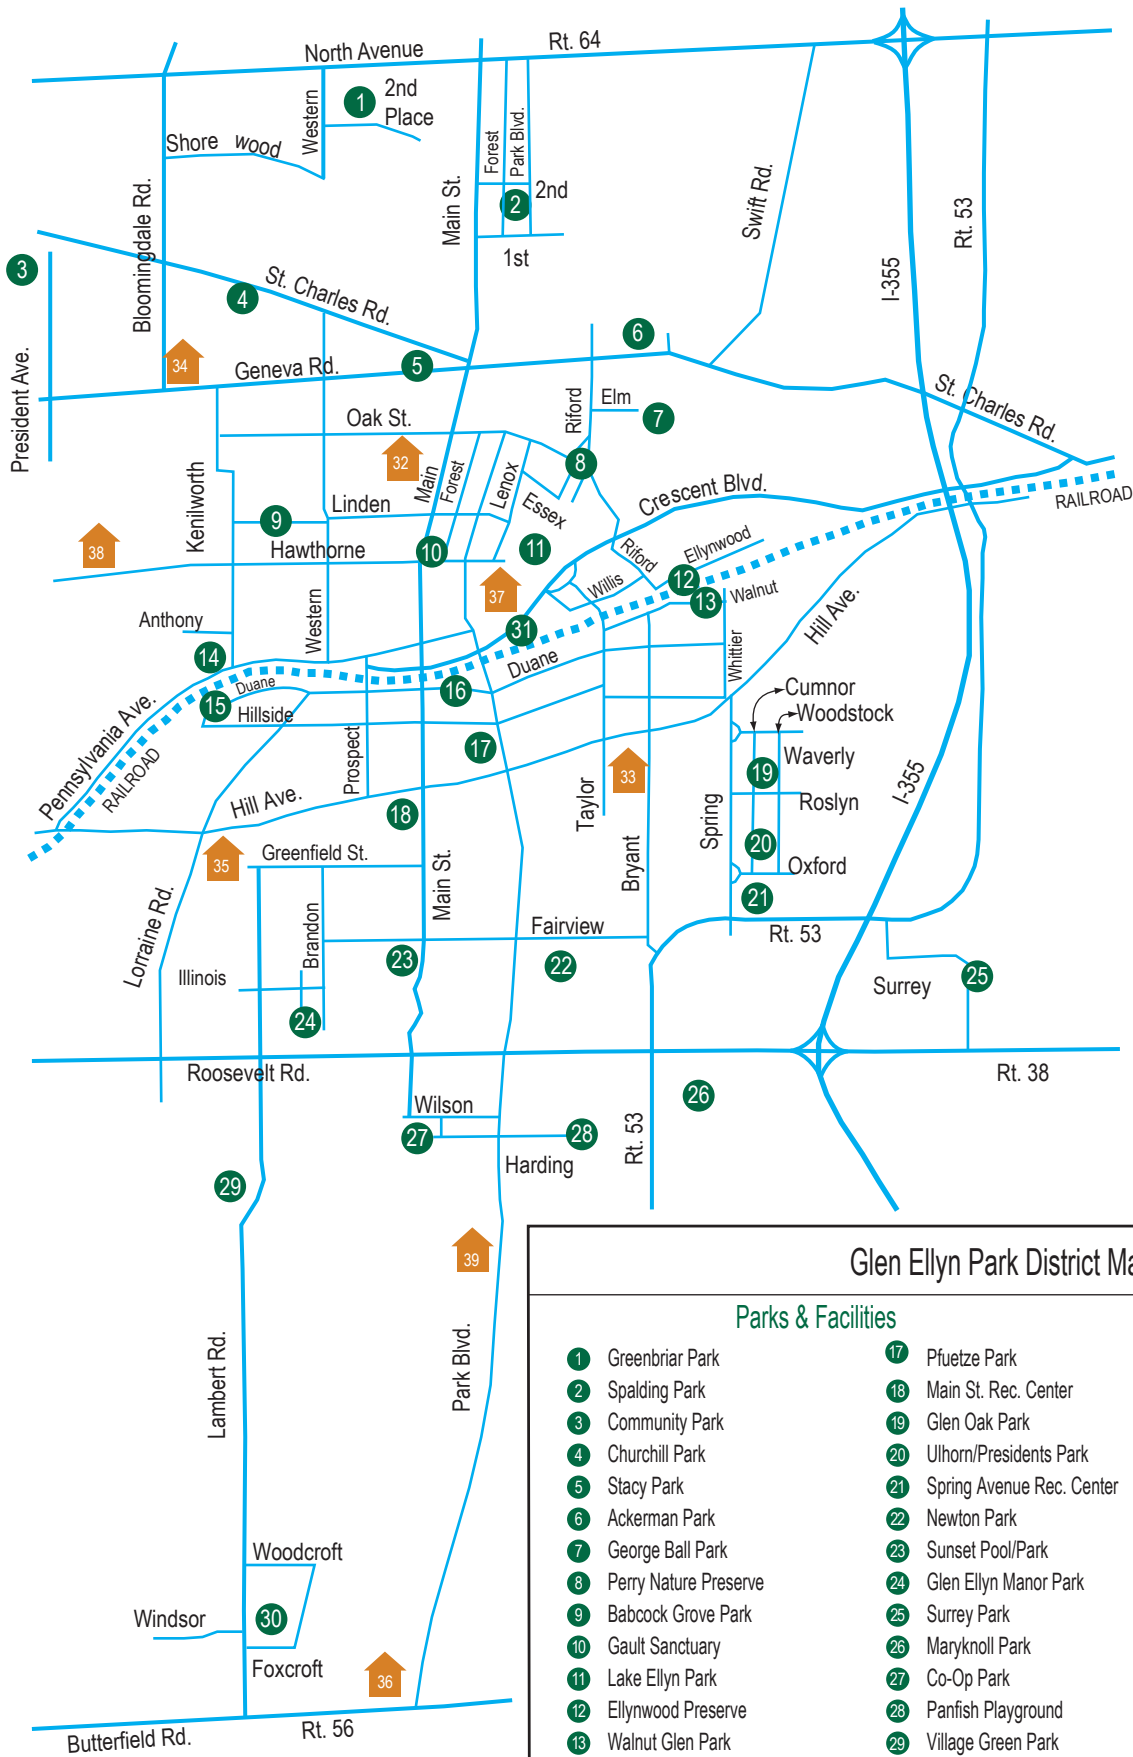

Park & Facility Map

Glen Ellyn Park District Map Key

Parks & Facilities

- 1 Greenbriar Park
- 2 Spalding Park
- 3 Community Park
- 4 Churchill Park
- 5 Stacy Park
- 6 Ackerman Park
- 7 George Ball Park
- 8 Perry Nature Preserve
- 9 Babcock Grove Park
- 10 Gault Sanctuary
- 11 Lake Ellyn Park
- 12 Ellynwood Preserve
- 13 Walnut Glen Park
- 14 Frank Johnson Center
- 15 Danby Park
- 16 Prairie Path Park
- 17 Pfuetze Park
- 18 Main St. Rec. Center
- 19 Glen Oak Park
- 20 Ulhorn/Presidents Park
- 21 Spring Avenue Rec. Center
- 22 Newton Park
- 23 Sunset Pool/Park
- 24 Glen Ellyn Manor Park
- 25 Surrey Park
- 26 Maryknoll Park
- 27 Co-Op Park
- 28 Panfish Playground
- 29 Village Green Park
- 30 Lake Foxcroft Park
- 31 Memorial Park

School Sites

- 32 Forest Glen School
- 33 Ben Franklin School
- 34 Churchill School
- 35 Lincoln School
- 36 Glenbard South
- 37 Glenbard West
- 38 Hadley Junior High School
- 39 Park View School